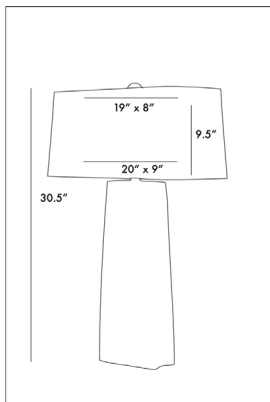

ARTERIOS

RAVI LAMP

17100-262
H: 30.5 IN, W: 20 IN, D: 9 IN
Metallic Python Porcelain
Contract Suitable As Is

The tapered rectangular shape lends itself to spaces that demand a smaller footprint on the surface...night stands, buffets, credenzas. The snakeskin pattern on the surface is finished in gray metallic. Sheer silver shade with a lining to match. 3 way switch.

APPEARANCE

Material	Microfiber, Porcelain
Finish	Light Silver Sheer
Top Coat/Sealant	false
Finial Description	Porcelain to match - packed with

DIMENSIONS

Harp	8.0 IN
------	--------

WIRING

Rating	Indoor Only
Tilt Test	8 Degrees - UL
Cord	8 FT, Clear/Silver, SPT-2
Socket	1, Black, Type A- E26, 3-Way
Switch	3-Way Rotary, At Socket
Maximum Watt	150
Voltage	110-120 V

SHIPPING

Product Weight	6.7 LBS
Gross Weight 1	4 LBS
Gross Weight 2	1.43 LBS
Shipping Box 1	H: 49 IN, L: 22 IN, W: 22 IN
Shipping Box 2	H: 13 IN, L: 12 IN, W: 22 IN

ADDITIONAL INFO

Shade Shape	Rectangle
Shade Type	Hardback